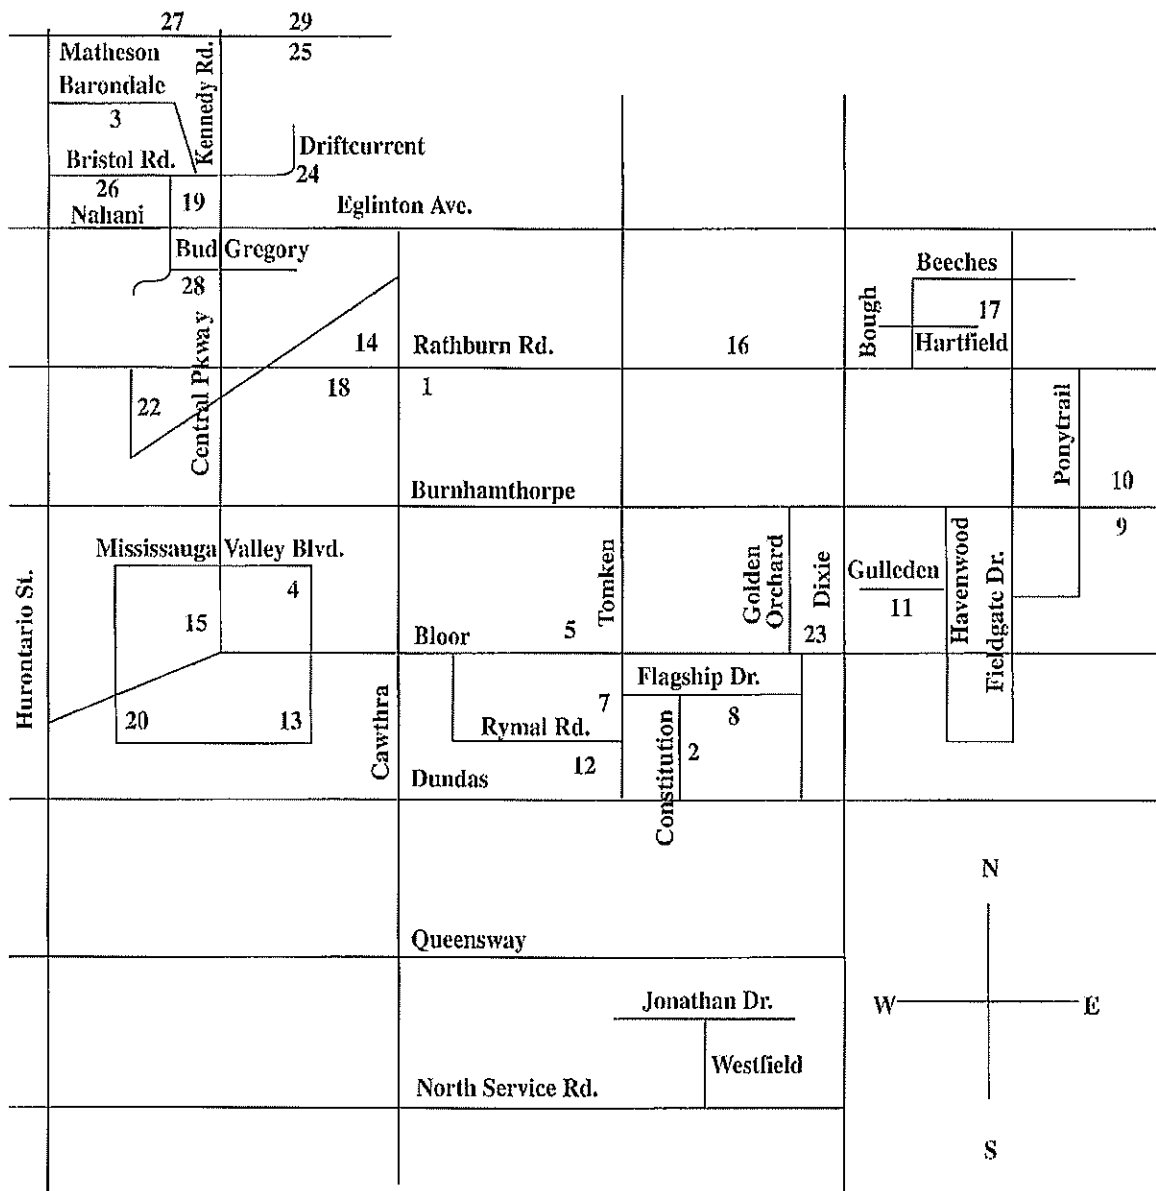

DIXIE SOCCER CLUB PLAYING FIELDS

- | | |
|-------------------------|-------------------------------|
| (1) Alison Park | (15) Mississauga Valley |
| (2) Applewood Park | (16) Rathwood |
| (3) Barondale Park | (17) Rockwood Glen |
| (4) Briarwood | (18) Rayfield |
| (5) Bloor Athletic | (19) Sandalwood |
| (7) Cherry Hill | (20) Thornwood |
| (8) Dixie Public School | (22) Woodington |
| (9) Fleetwood | (23) Kennedy Park |
| (10) Garnetwood | (24) Red Brush |
| (11) Gulleden (Mini) | (25) Iceland |
| (12) Hawkins Glen | (26) Bristol Rd-Middle School |
| (13) McKenzie | (27) Dixie Soccer Club Office |
| (14) Meadow Glen | (28) Huron Heights |
| | (29) Hershey |