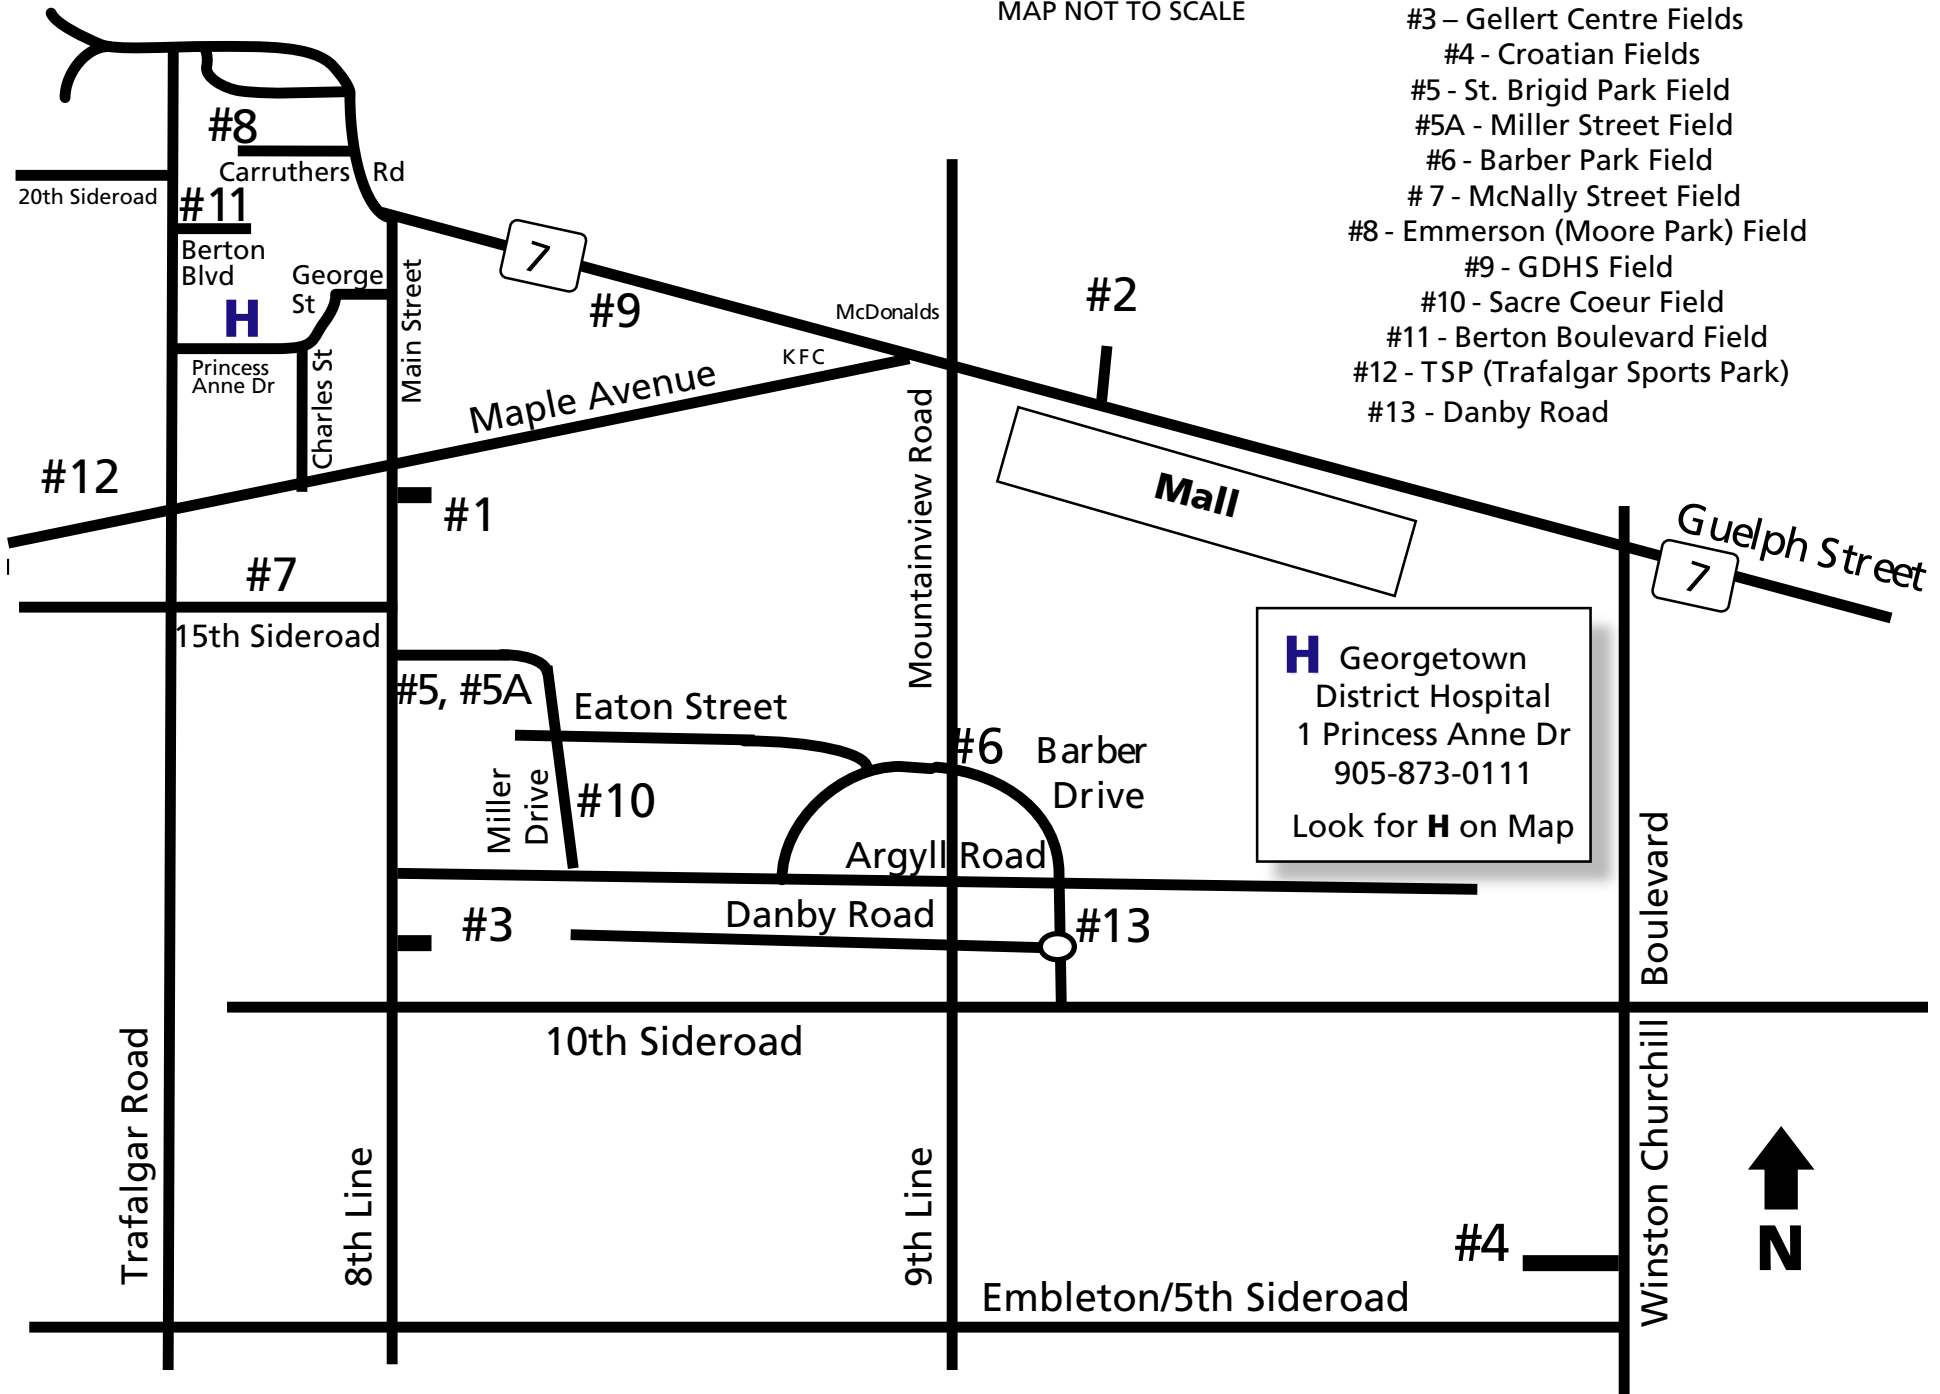

Map of Georgetown Fields

MAP NOT TO SCALE

- #1 - Cedarvale Park
- #2 - Mold-Master (Alcott) Field
- #3 - Gellert Centre Fields
- #4 - Croatian Fields
- #5 - St. Brigid Park Field
- #5A - Miller Street Field
- #6 - Barber Park Field
- #7 - McNally Street Field
- #8 - Emerson (Moore Park) Field
- #9 - GDHS Field
- #10 - Sacre Coeur Field
- #11 - Berton Boulevard Field
- #12 - TSP (Trafalgar Sports Park)
- #13 - Danby Road

H Georgetown District Hospital
 1 Princess Anne Dr
 905-873-0111
 Look for **H** on Map